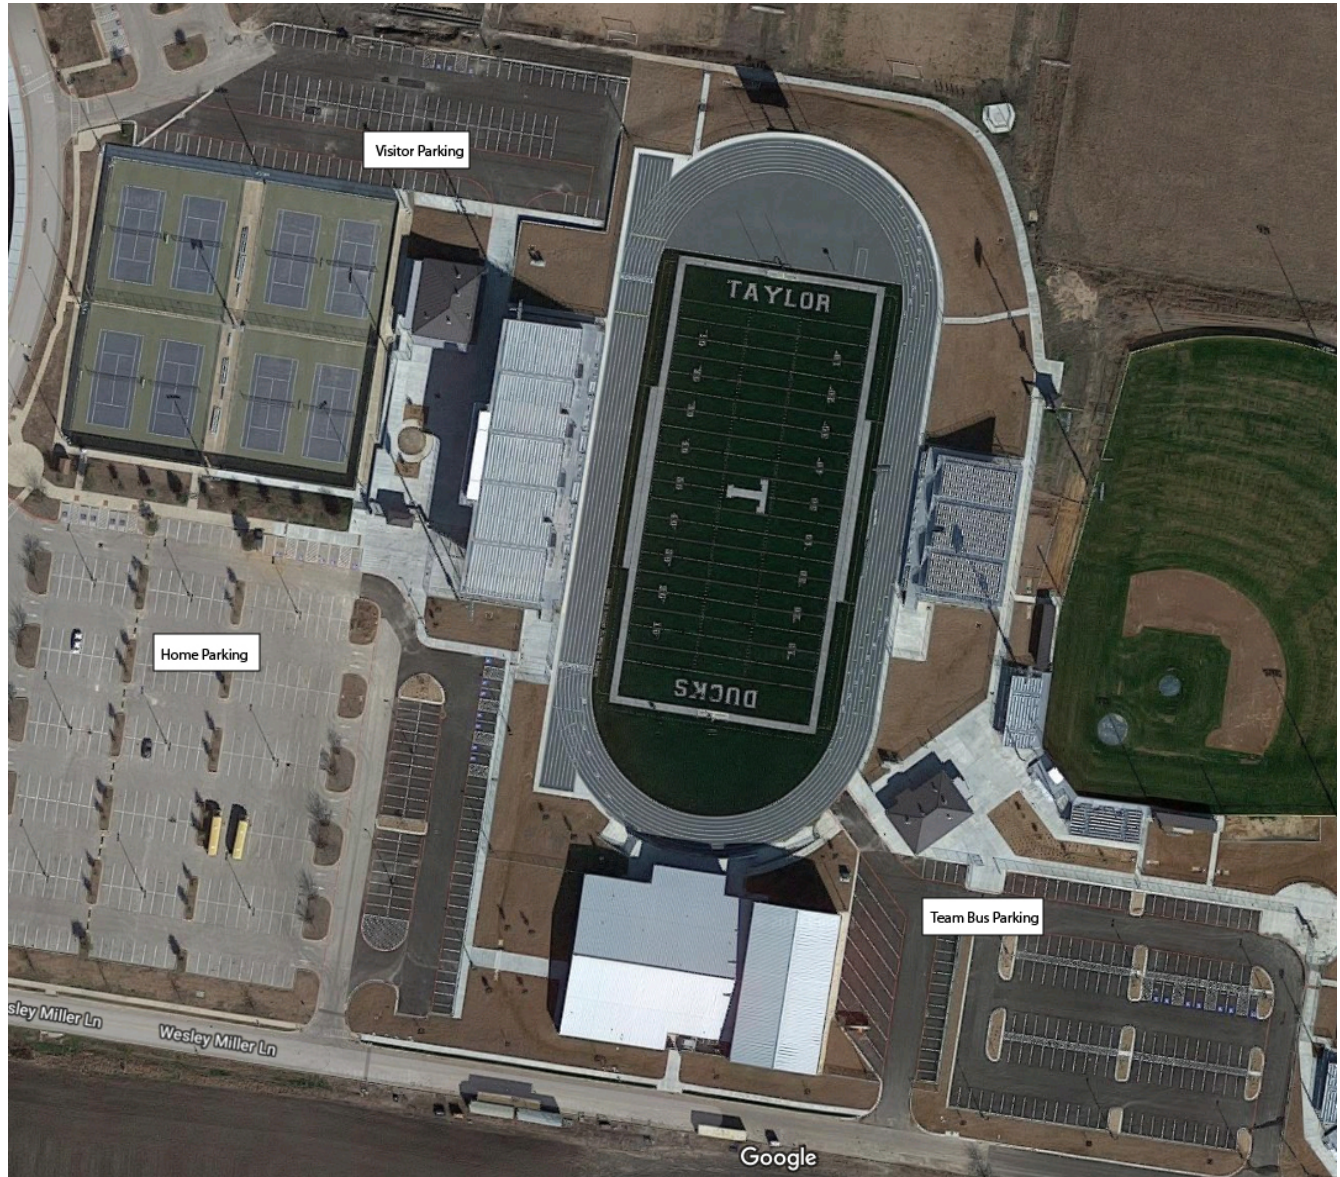

Taylor High School Stadium Parking

1. **Team Bus Parking is located on the Southeast end of the Stadium. We will have a coach to show you where to park your bus.**
2. **Fan Parking is located on the Northwest side of the Stadium for Visitors and has a gate to allow for entrance to the visitor side bleachers.**
3. **The Visitor Ticket Booth is located on the Northeast side of the Stadium and can be accessed from the Visitor Side Parking Lot.**
4. **Home Fans should park on the South West Side of the Stadium.**
5. **Band Buses should Park in the Team Bus Parking Lot.**